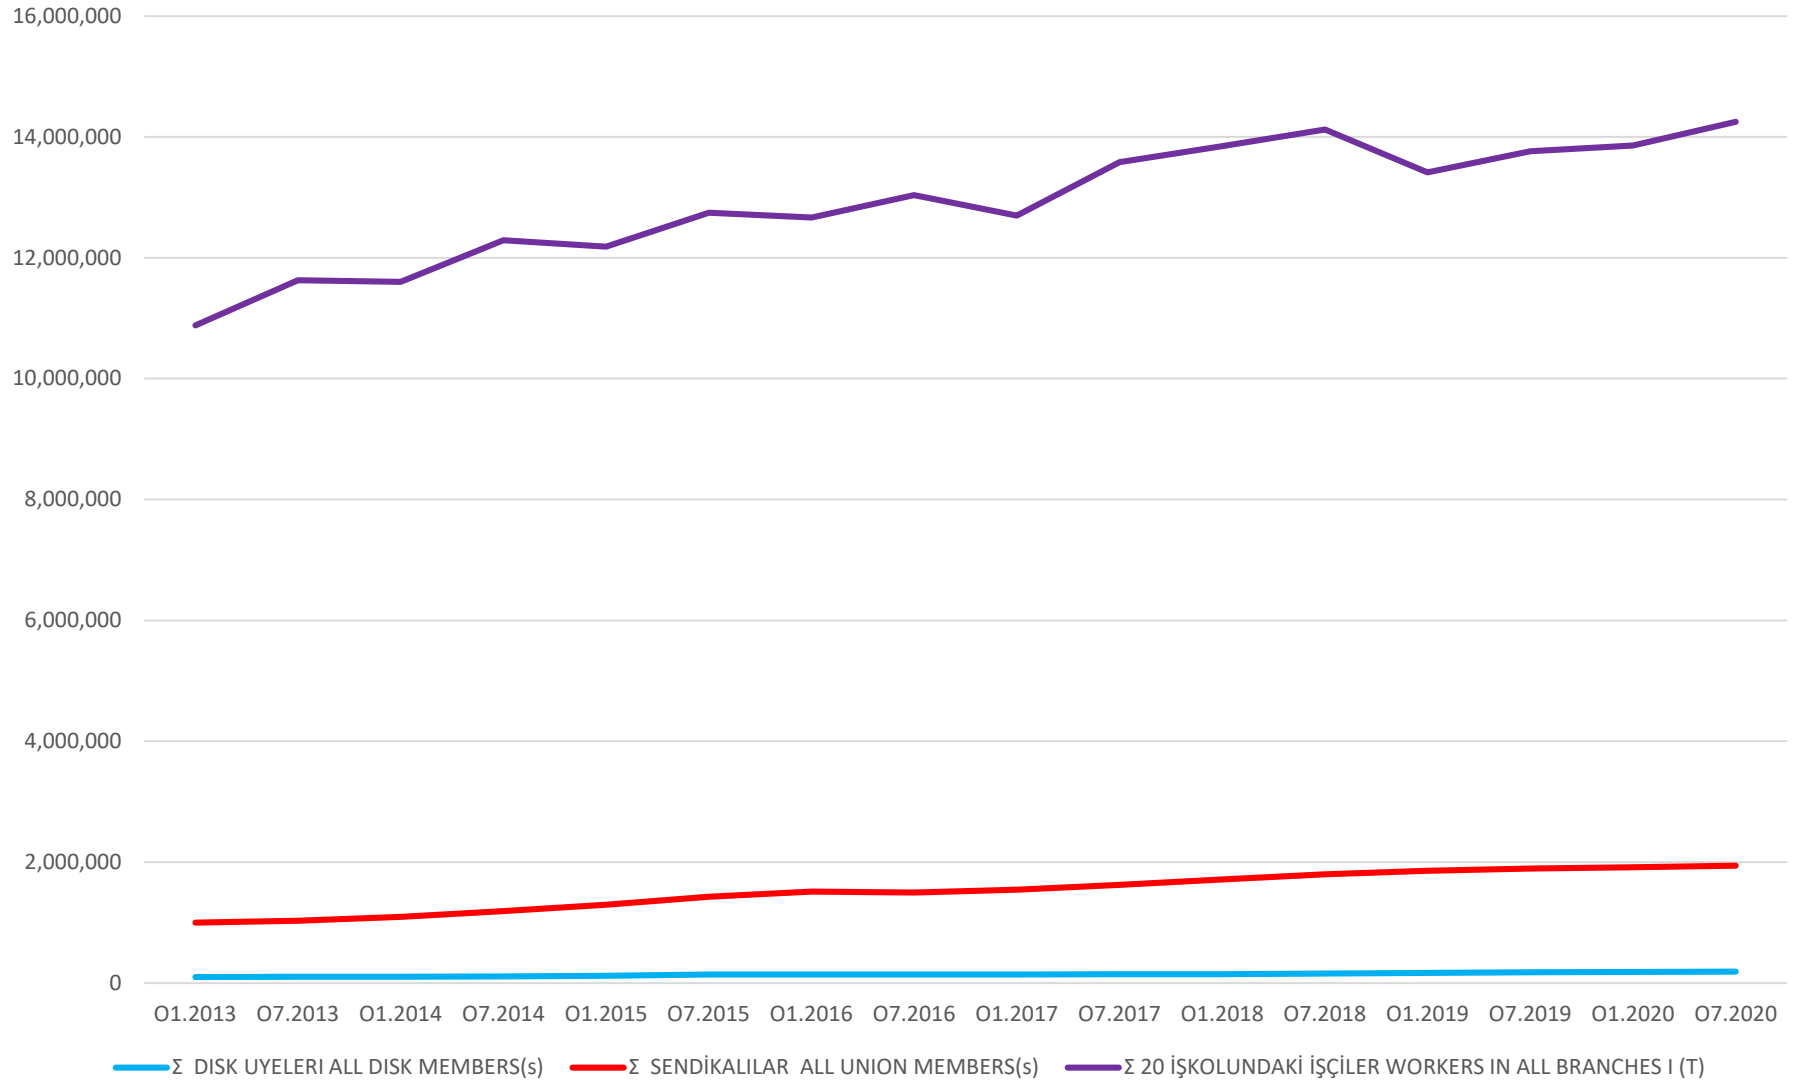

20 İŞKOLUNDA İŞÇİ, SENDİKALI SAYISI VE DİSK KONFEDERASYONU ÜYELİĞİNİN GELİŞMESİ 2013
OCAK - 2020 TEMMUZ

2013 OCAK – 2020 TEMMUZ DÖNEMİNDE 20 İŞKOLUNDA DİSK KONFEDERASYONU ÜYELERİ, SENDİKALILAR, KAYITLI İŞÇİLER (Sayısal)
DISK CONFEDERATION MEMBERSHIP, ALL UNION MEMBERS, ALL REGISTERED WORKERS IN 20 DENOTED BRANCHES (Jan 2013 – July 2020)

SENDİKANIN KISA ADI Name of the Trade Union	01.2013	07.2013	01.2014	07.2014	01.2015	07.2015	01.2016	07.2016	01.2017	07.2017	01.2018	07.2018	01.2019	07.2019	01.2020	07.2020
Σ DİSK ÜYELERİ ALL DISK MEMBERS(s)	101,254	103,145	107,858	112,393	122,547	143,251	144,291	141,940	141,729	145,988	147,907	160,568	171,428	178,691	184,852	190,659
Σ SENDİKALILAR ALL UNION MEMBERS(s)	1,001,671	1,032,166	1,096,540	1,189,481	1,297,464	1,429,056	1,514,053	1,499,870	1,546,565	1,623,638	1,714,397	1,802,155	1,859,038	1,894,170	1,917,893	1,946,165
Σ 20 İŞKOLUNDAKİ İŞÇİLER ALL WORKERS IN 20 BRANCHES (T)	10,881,618	11,628,806	11,600,554	12,287,238	12,180,945	12,744,685	12,663,783	13,038,351	12,699,769	13,581,554	13,844,196	14,121,664	13,411,983	13,764,063	13,856,801	14,251,655